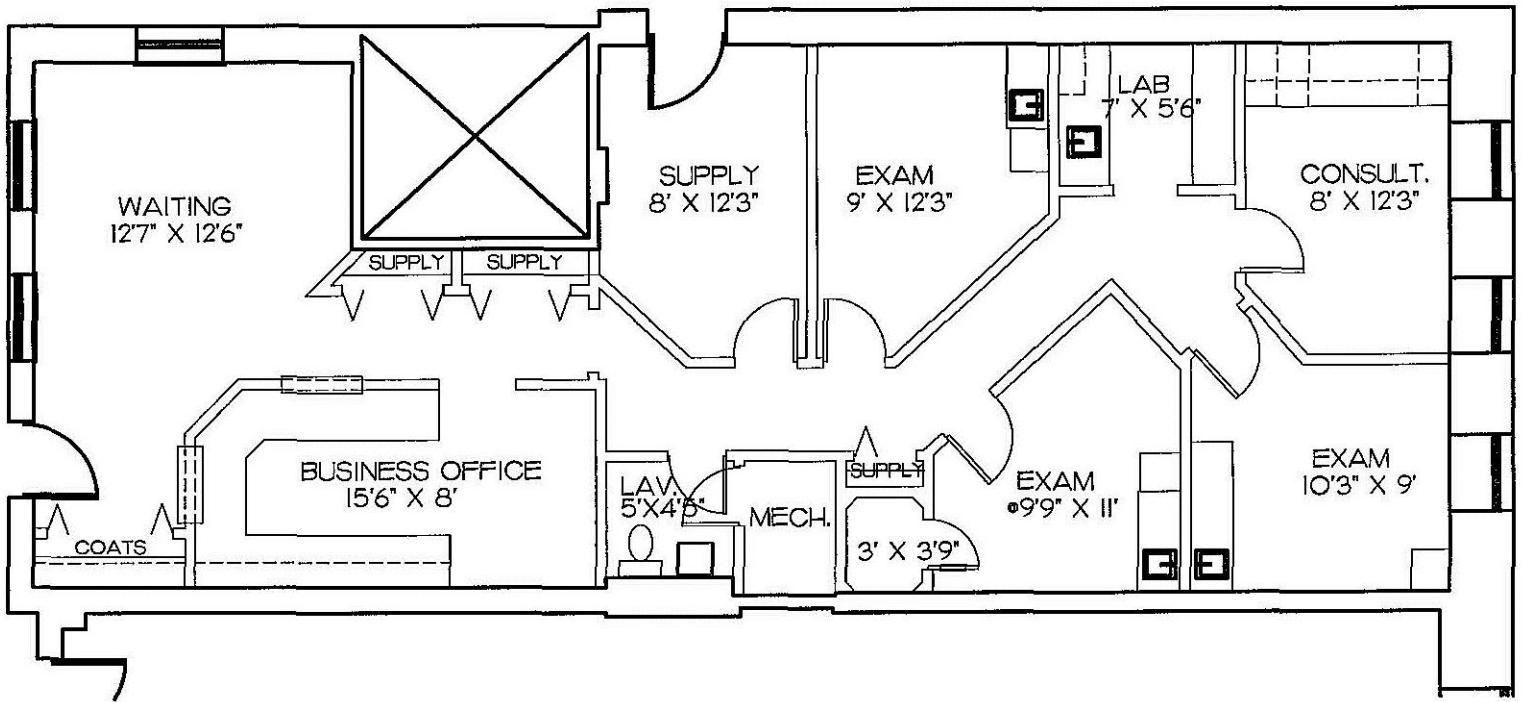

6201 Greenbelt Road | College Park, MD

Upper Level - Unit U6

Unit U6 – 1,202 RSF